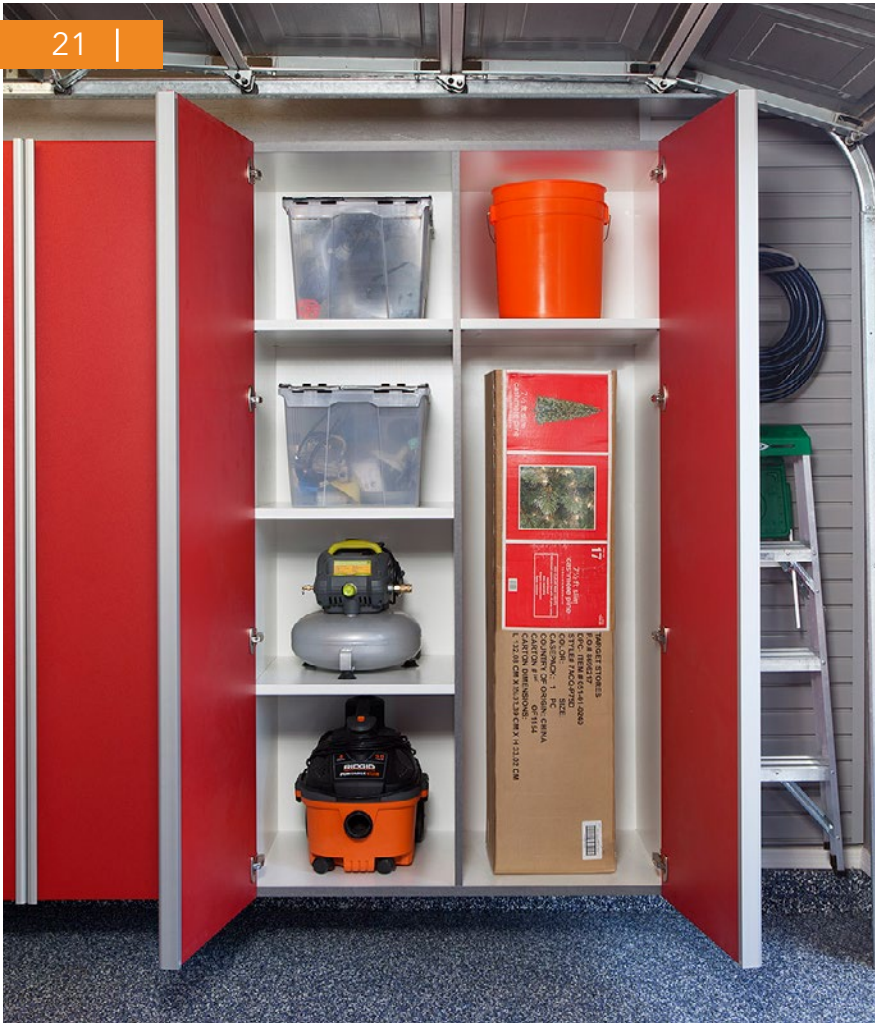

Sports Accessory Rack

Tennis Accessory Holder

4" Snap Hook

Ski Rack

Wall Mount Hose Holder

MAPLE

GRAY

TAUPE

BLACK

WHITE

PRODUCT HIGHLIGHTS

Our complete line of garage cabinets and organization systems provide the most effective solution to your garage storage woes.

CABINET ACCESS — Full-swing door hinges allow doors to open wide for easy access. Additionally, cabinets can be constructed without a center dividing post to provide unobstructed access to the entire shelf width and all for storage of larger objects.

SHELVING — One-inch fixed and adjustable shelving is 25 percent thicker than the industry standard and has a load-bearing capacity of 100 pounds.

DRAWERS — All drawers include full-extension runners for easy access to all of your stored items.